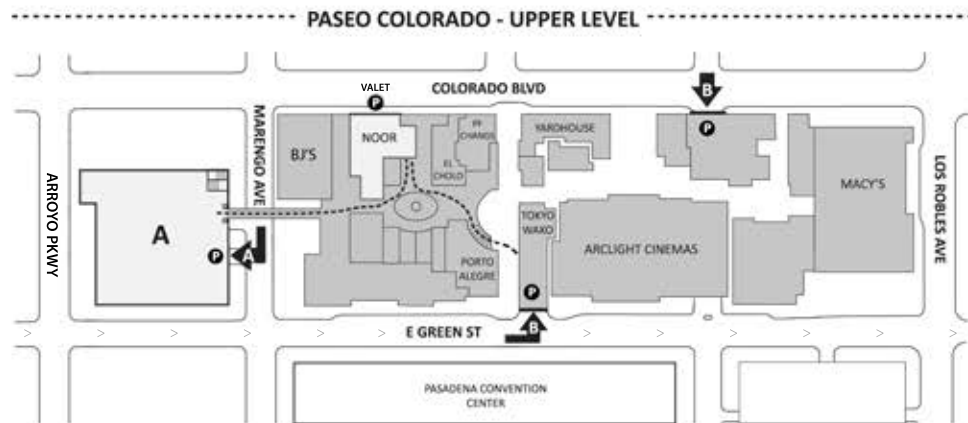

### From the **WEST:**

Take CA-134 E  
Exit 13A for Colorado Blvd/Orange Grove Blvd.  
Merge onto W. Colorado Blvd  
Turn right onto Marengo Ave to Marengo Parking Structure

### From the **EAST:**

Take I-210 W  
Exit 25B toward Fair Oaks Ave N/Marengo Ave  
Merge onto Maple St  
Turn left onto N Marengo Ave  
Continue onto Marengo Ave to Marengo Parking Structure

FURTHER INFORMATION IS AVAILABLE AT  
[www.noorevents.com](http://www.noorevents.com)

## DIRECTIONS

\*Noor is located on the **Upper Level** of Paseo Colorado