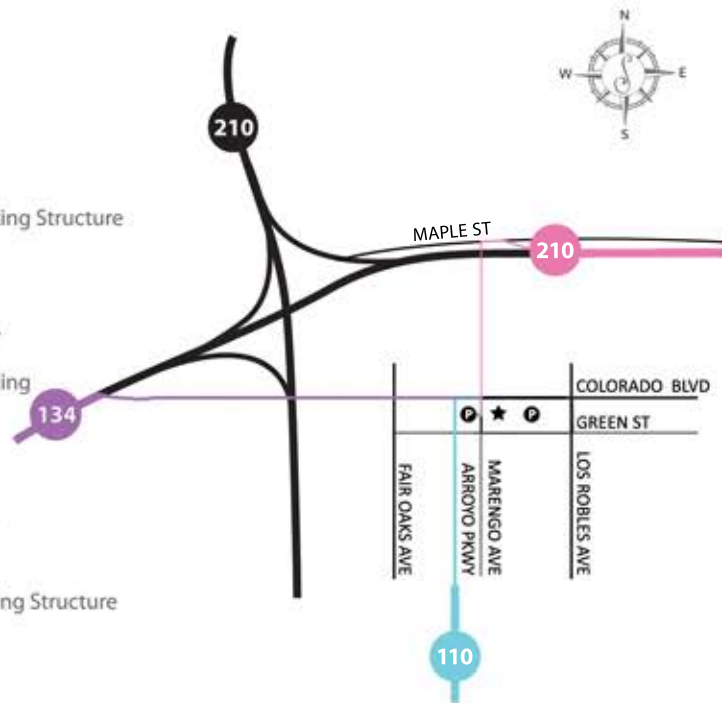

### From the **SOUTH:**

Take I-5 N  
Merge onto CA-110 N/Pasadena Fwy  
Continue onto S Arroyo Pkwy  
Turn right onto E. Colorado Blvd  
Turn right onto Marengo Ave to Marengo Parking Structure

### From the **WEST:**

Take CA-134 E  
Exit 13A for Colorado Blvd/Orange Grove Blvd.  
Merge onto W. Colorado Blvd  
Turn right onto Marengo Ave to Marengo Parking Structure

### From the **EAST:**

Take I-210 W  
Exit 25B toward Fair Oaks Ave N/Marengo Ave  
Merge onto Maple St  
Turn left onto N Marengo Ave  
Continue onto Marengo Ave to Marengo Parking Structure

FURTHER INFORMATION IS AVAILABLE AT  
[www.noorevents.com](http://www.noorevents.com)

## DIRECTIONS

\*Noor is located on the **Upper Level** of Paseo Colorado